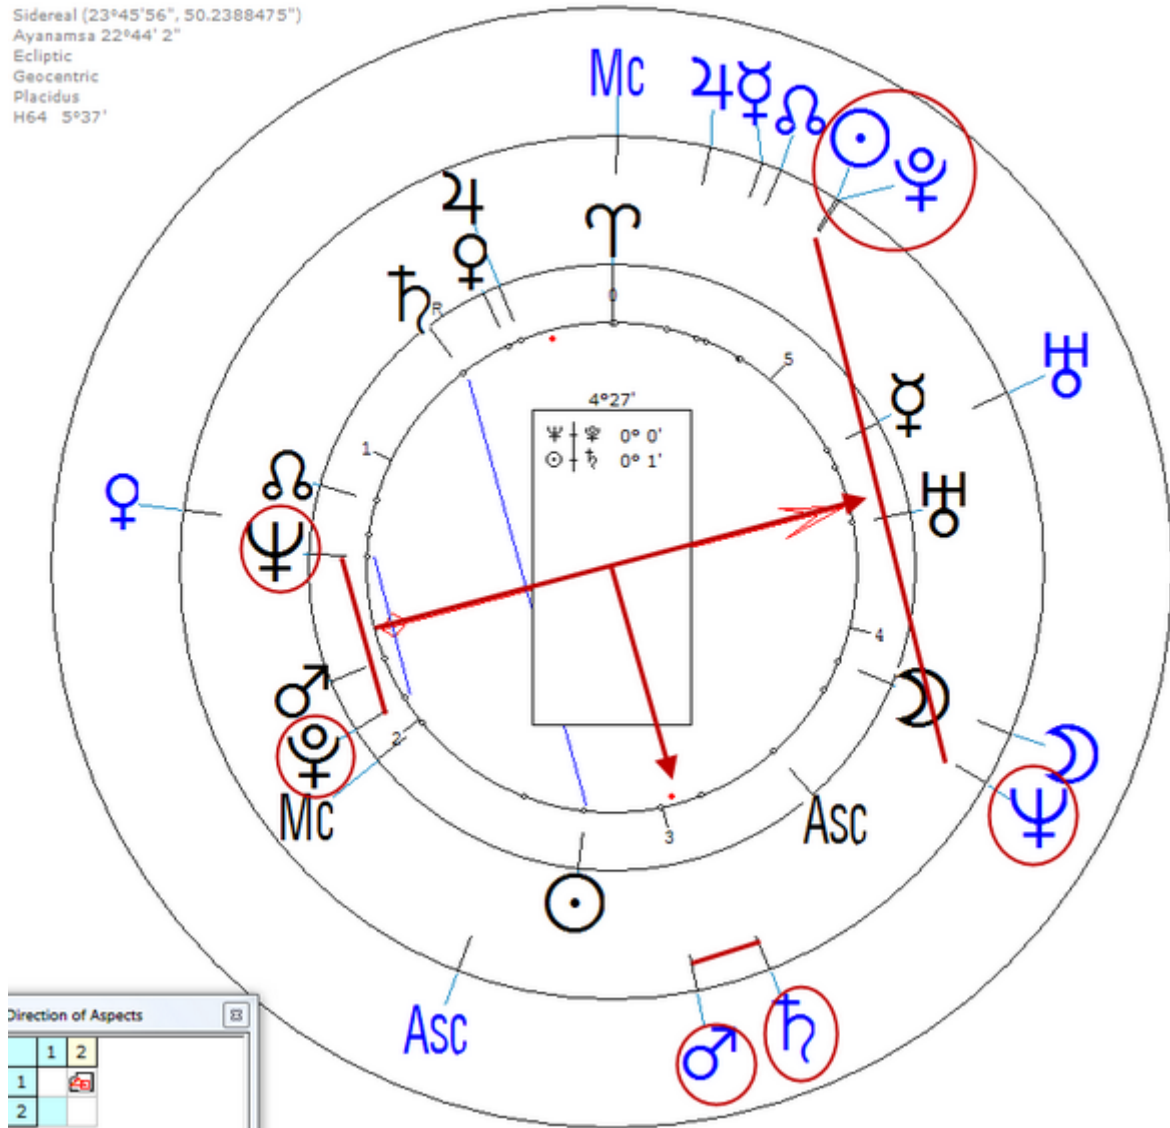

Death, Mysterious 5 August 1962 (found dead of overdose, age 36)

Progressed Lunar Return (Harmonic 64)

Lunar $\♂/\♁$ = Lunar $\Psi/\♀$ = $\Psi_n/\♀_n$ (Murder)

Monroe, Marilyn

1 June 1926 Tue 9:30 (GMT-8) 34n03 118w15
Los Angeles, California, USA

Sidereal (23°45'56", 50.2388475")
Ayanamsa 22°44' 2"
Ecliptic
Geocentric
Placidus
H64 5°37'